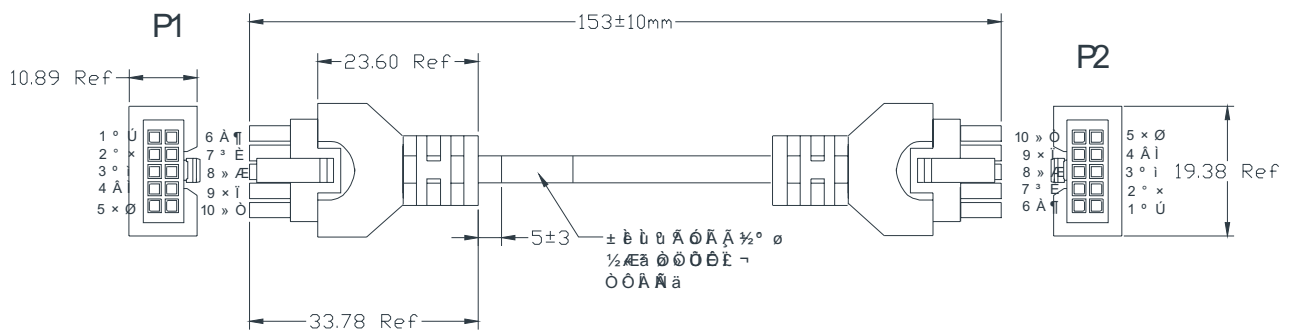

# 3.0mm

## View

H 30 02 S X X X

3.0mm, Housing

Color

Number of Contact