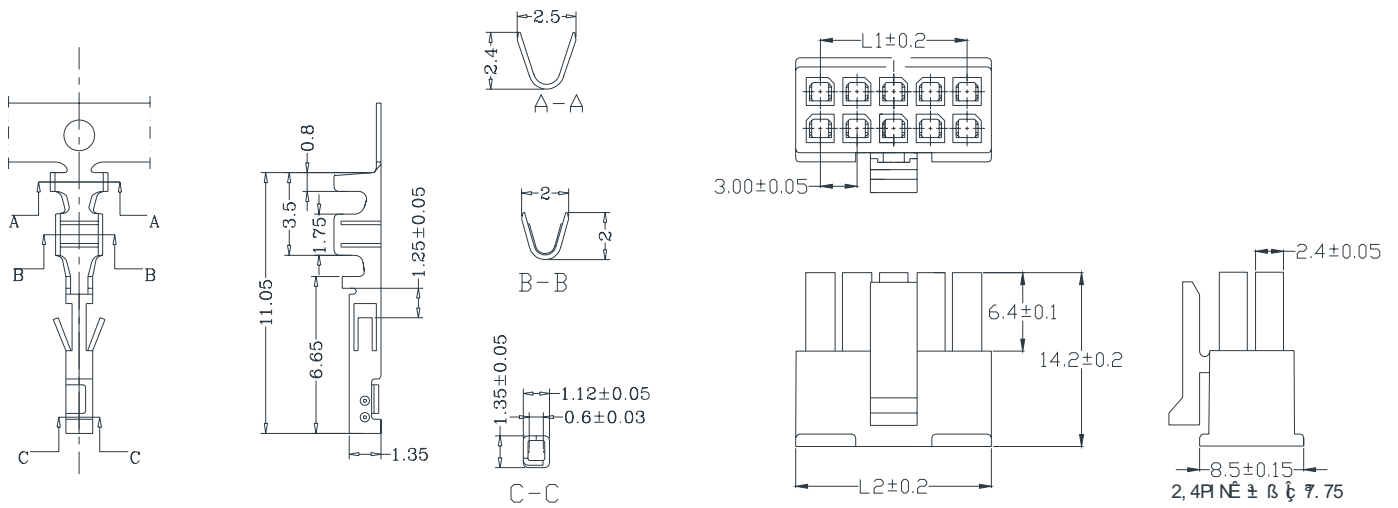

# 3.0mm

## View

H 30 02 S X X X

3.0mm, Housing

Color

Number of Contact